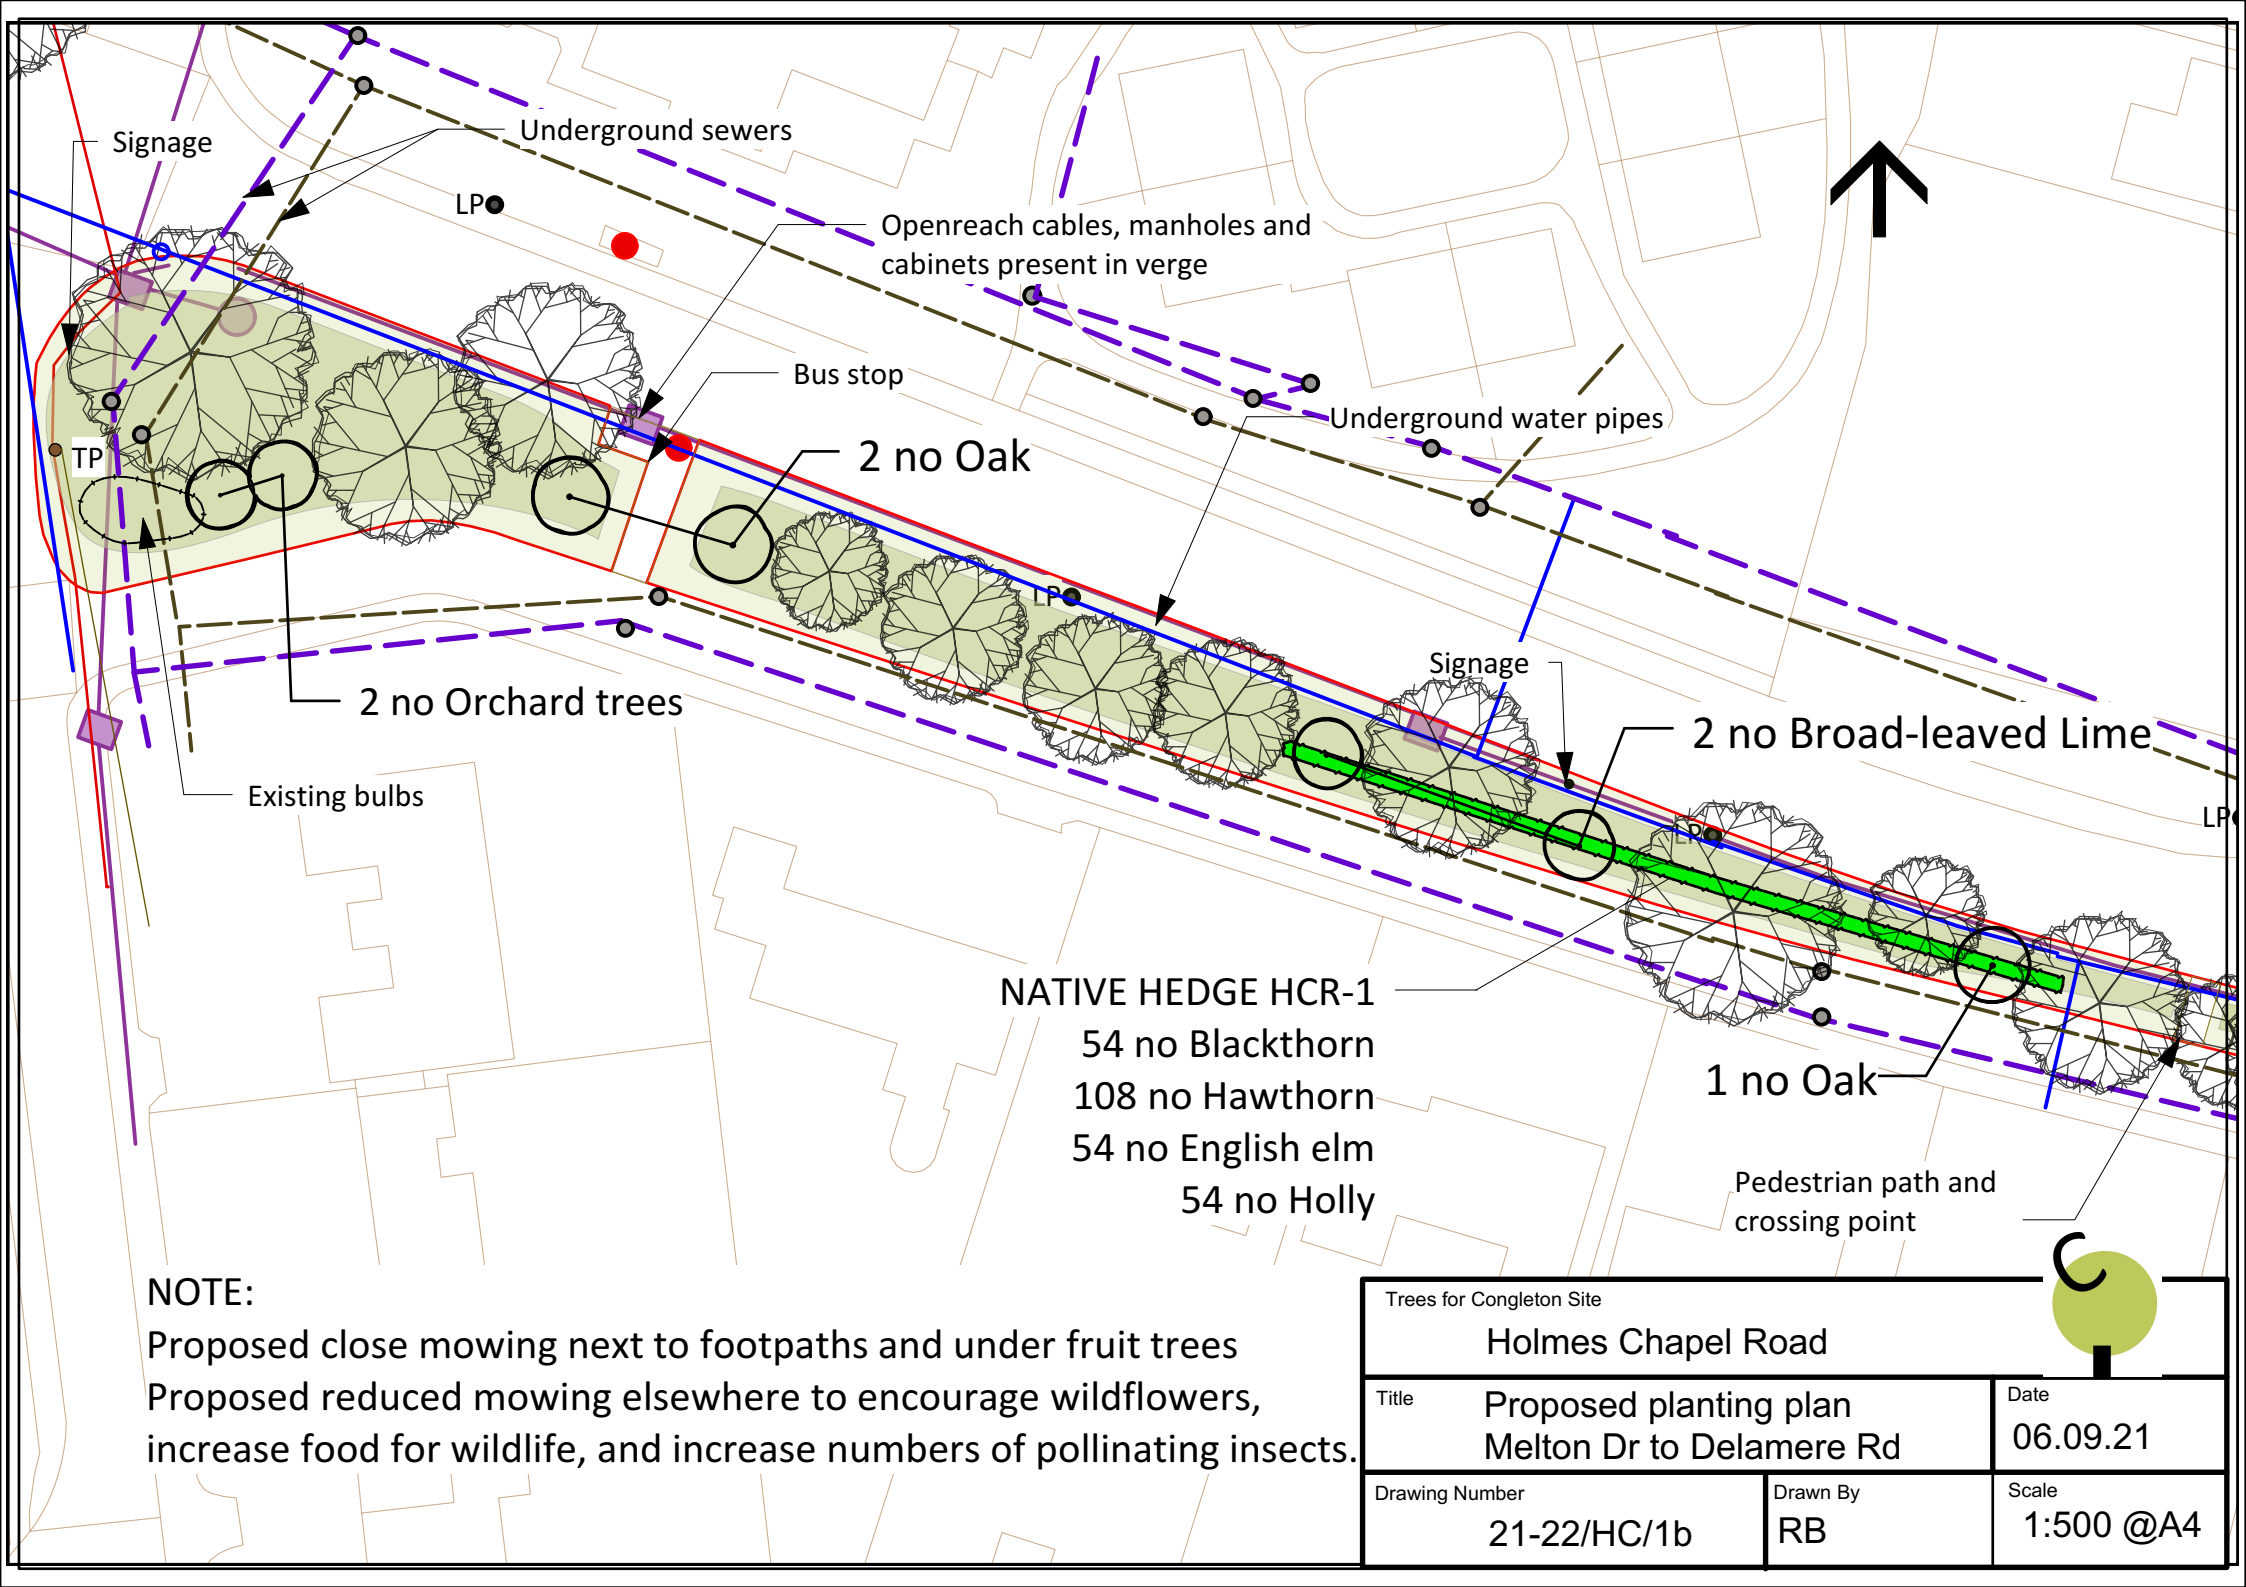

Individual native trees
 3 no Oak
 3 no Silver birch
 3 no Scots pine

NOTE:
 Proposed close mowing next to footpaths and under fruit trees
 Proposed reduced mowing elsewhere to encourage wildflowers,
 increase food for wildlife, and increase numbers of pollinating insects.

Trees for Congleton Site		
Holmes Chapel Road		
Title	Proposed planting plan Firbeck Close	Date 06.09.21
Drawing Number	21-22/HC/1a	Drawn By RB
		Scale 1:500 @A4

NOTE:
 Proposed close mowing next to footpaths and under fruit trees
 Proposed reduced mowing elsewhere to encourage wildflowers,
 increase food for wildlife, and increase numbers of pollinating insects.

1 no Oak

1 no Oak

For hedge plant numbers
 see Drawing 21-22/HC/1c
 (Delamere Rd/Oulton Dr)

NOTE:
 Proposed close mowing next to footpaths and under fruit trees
 Proposed reduced mowing elsewhere to encourage wildflowers,
 increase food for wildlife, and increase numbers of pollinating insects.

Trees for Congleton Site			
Holmes Chapel Road			
Title	Proposed planting plan East of Oulton Dr	Date	06.09.21
Drawing Number	21-22/HC/1d	Drawn By	RB
		Scale	1:500 @A4

NOTE:
 Proposed close mowing next to footpaths and under fruit trees
 Proposed reduced mowing elsewhere to encourage wildflowers,
 increase food for wildlife, and increase numbers of pollinating insects.