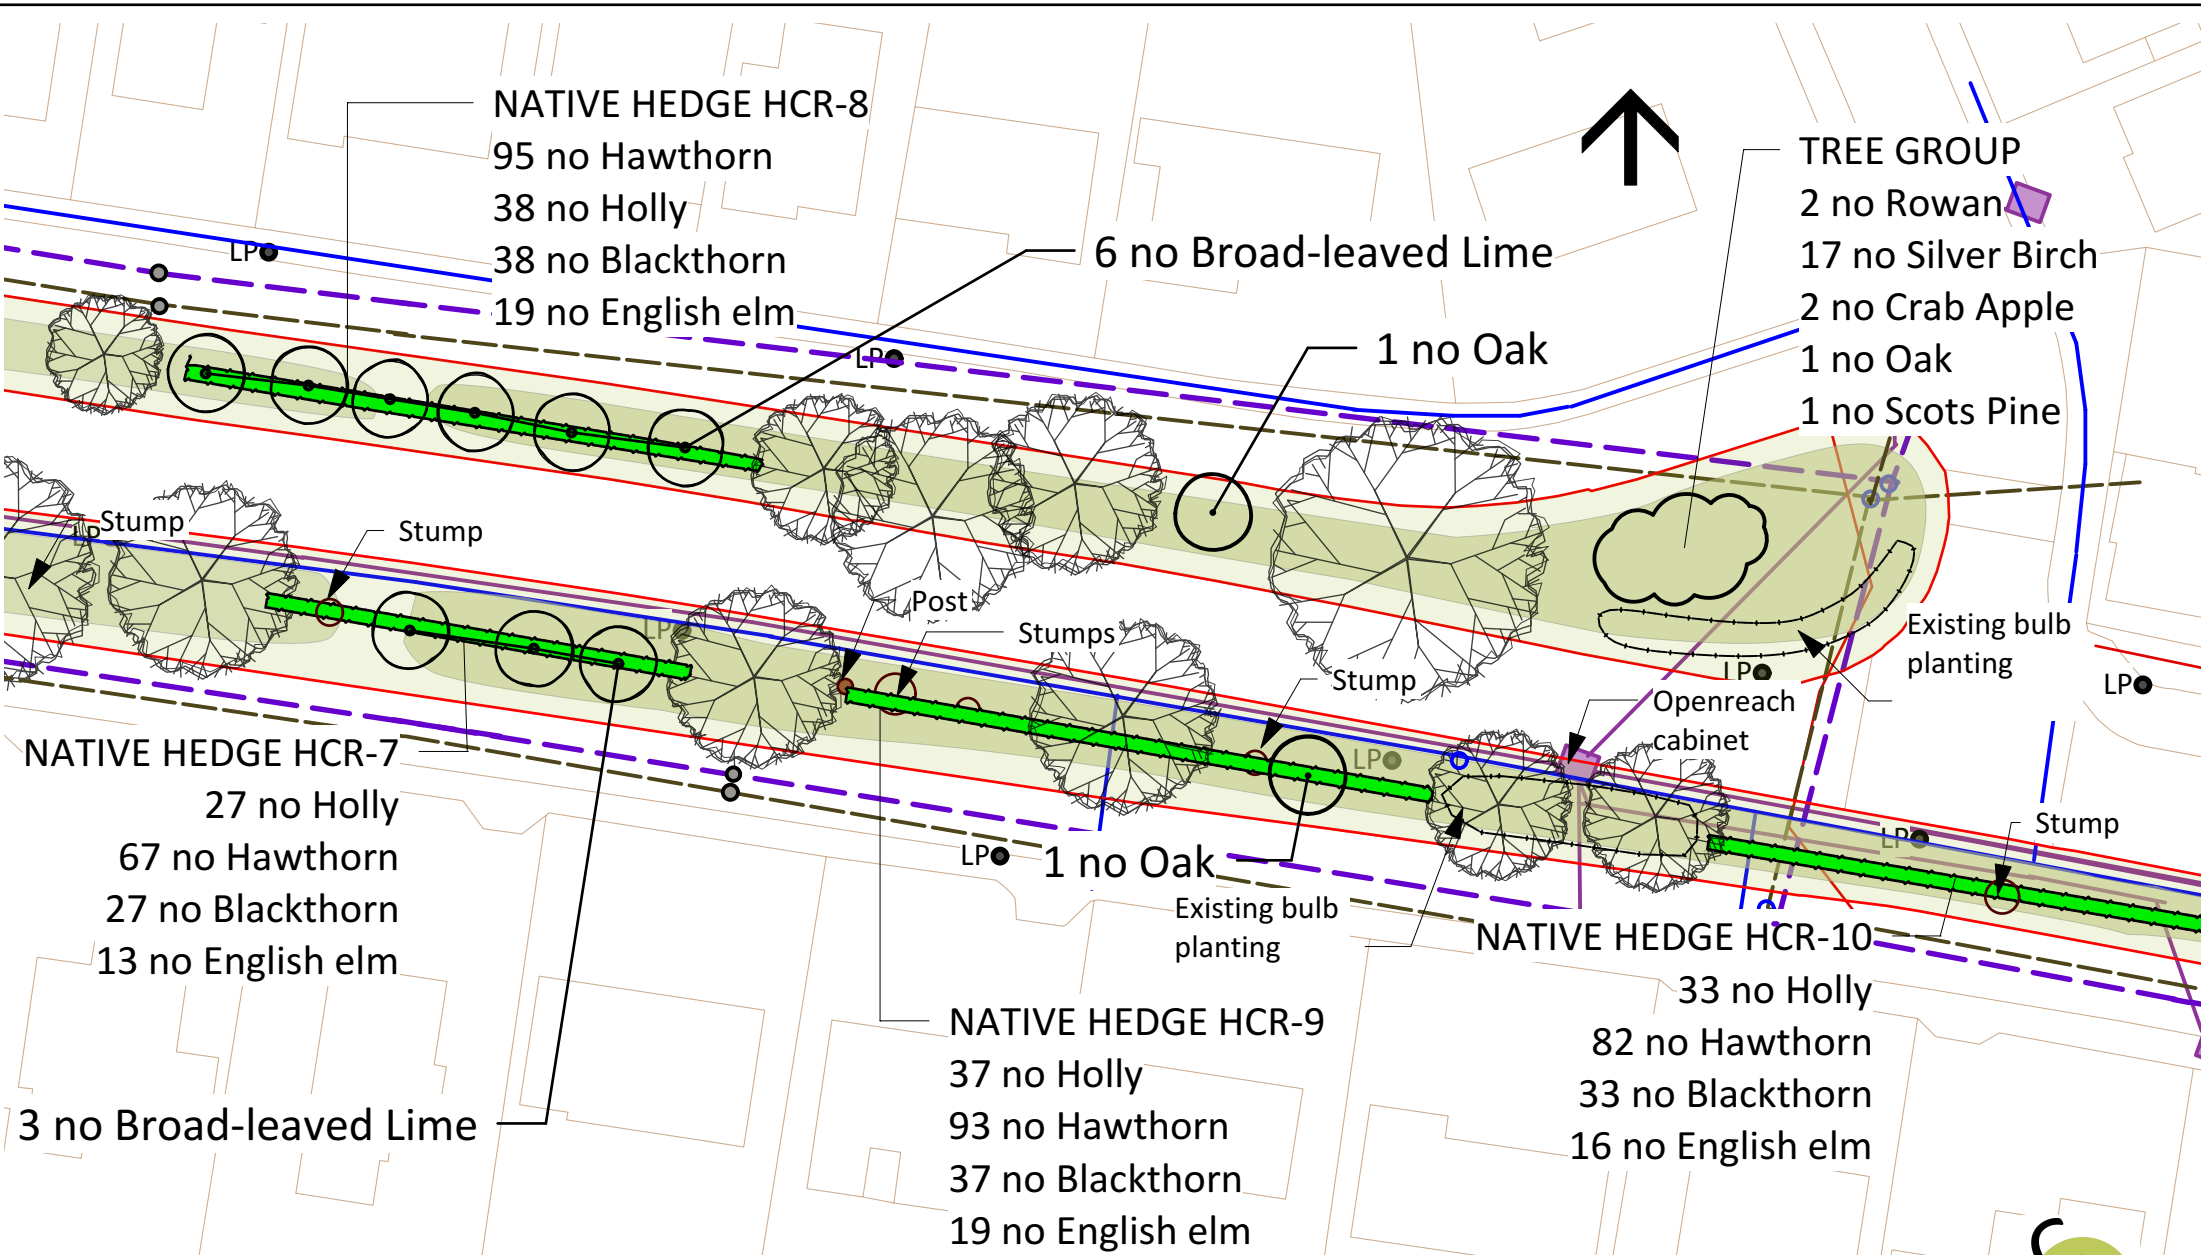

4 no Broad-leaved Lime
 NATIVE HEDGE HCR-5
 45 no Holly
 113 no Hawthorn
 45 no Blackthorn
 45 no English elm

2 no Oak

1 no Oak

1 no Oak

1 no Oak

NATIVE HEDGE HCR-6
 51 no Blackthorn
 103 no Hawthorn
 51 no Holly
 51 no English elm

1 no Oak

1 no Oak

For hedge plant numbers
 see Drawing 21-22/HC/1c
 (Delamere Rd/Oulton Dr)

NOTE:
 Proposed close mowing next to footpaths and under fruit trees
 Proposed reduced mowing elsewhere to encourage wildflowers,
 increase food for wildlife, and increase numbers of pollinating insects.

Trees for Congleton Site			
Holmes Chapel Road			
Title	Proposed planting plan East of Oulton Dr	Date	06.09.21
Drawing Number	21-22/HC/1d	Drawn By	RB
		Scale	1:500 @A4

NOTE:
 Proposed close mowing next to footpaths and under fruit trees
 Proposed reduced mowing elsewhere to encourage wildflowers,
 increase food for wildlife, and increase numbers of pollinating insects.

Trees for Congleton Site		
Holmes Chapel Road		
Title	Proposed planting plan West of Cumberland Road	Date 06.09.21
Drawing Number	21-22/HC/1e	Drawn By RB
		Scale 1:500 @A4