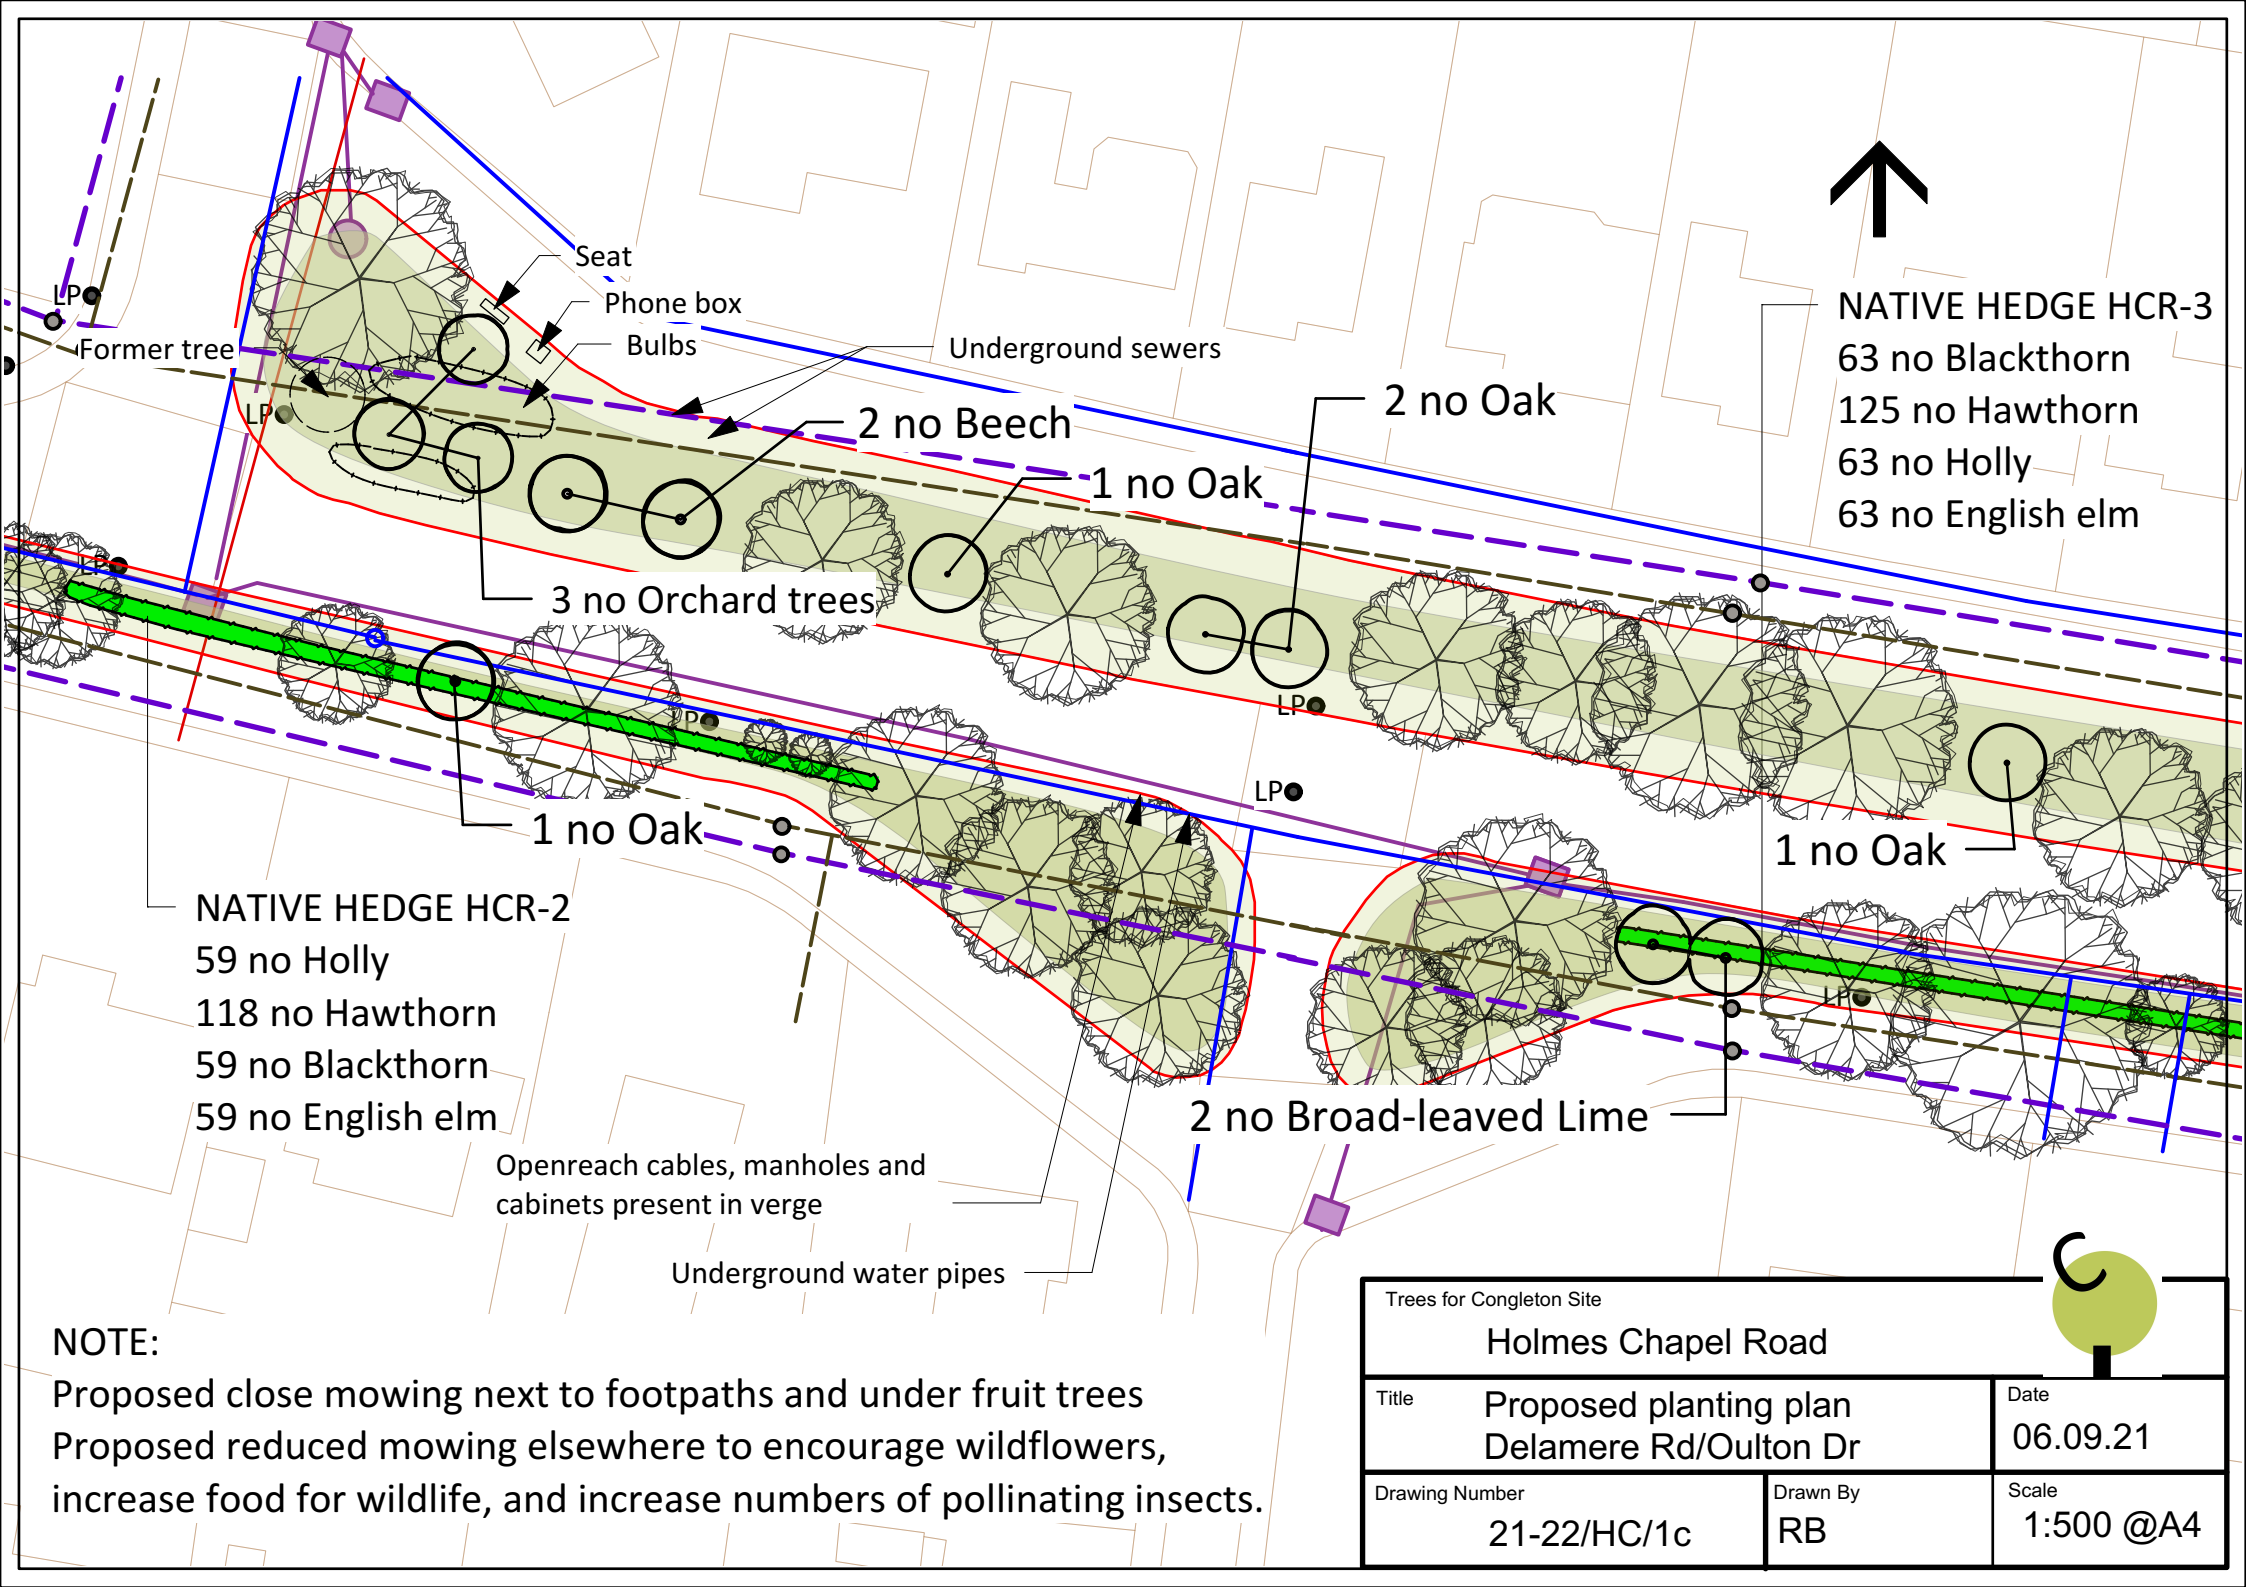

NOTE:
Proposed close mowing next to footpaths and under fruit trees
Proposed reduced mowing elsewhere to encourage wildflowers,
increase food for wildlife, and increase numbers of pollinating insects.

Trees for Congleton Site		
Holmes Chapel Road		
Title	Proposed planting plan Delamere Rd/Oulton Dr	Date 06.09.21
Drawing Number	21-22/HC/1c	Scale 1:500 @A4
Drawn By	RB